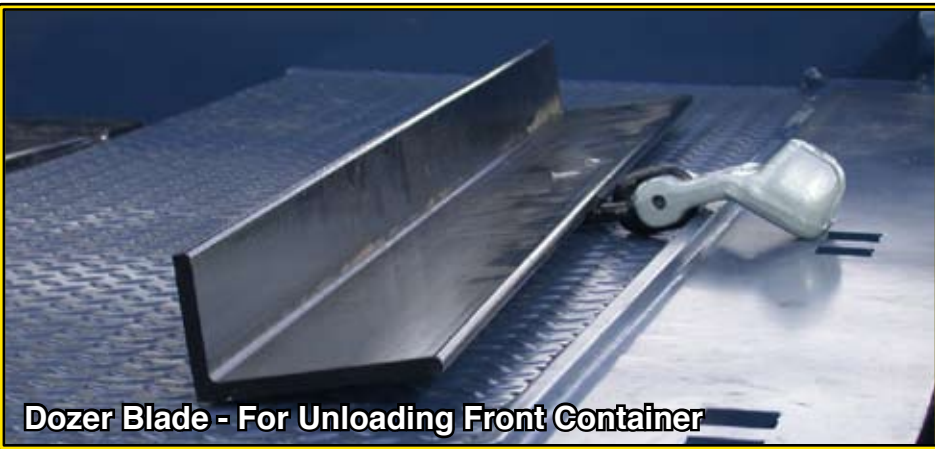

Adjustable Container Guides-96" or 102"