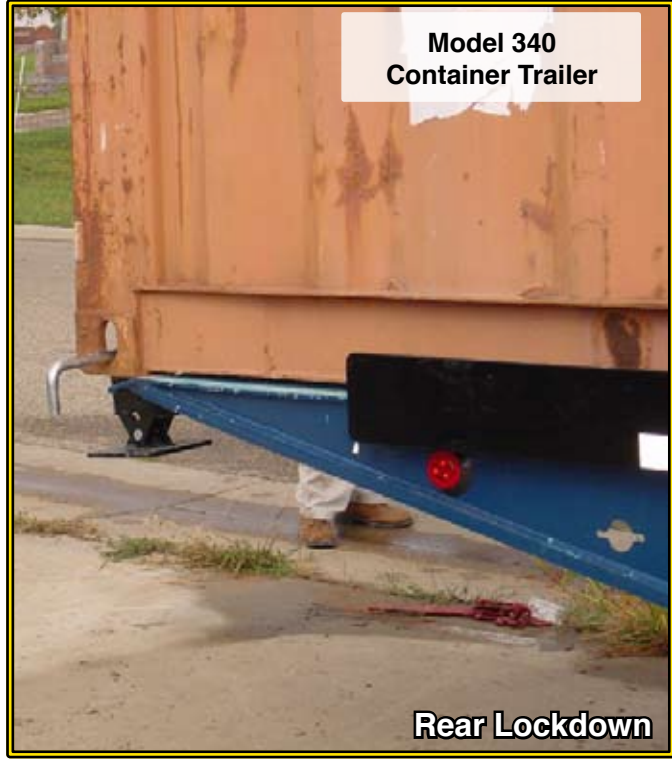

www.landoll.com

Independently Loads 2-20'

**Model 340
Container Trailer**

Rear Lockdown

Rear Securement Device for front 20'

Front Securement Device for Rear 20'

Specifications subject to change without notice. Photos may show optional equipment.