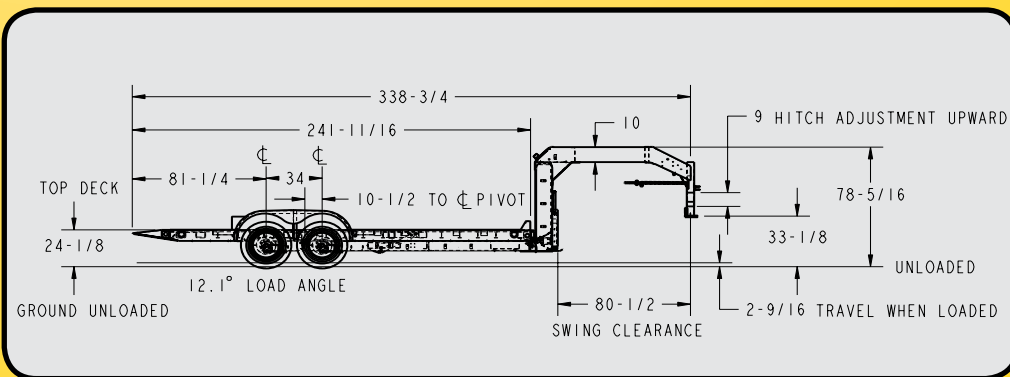

# Proven Solutions

**LANDOLL LT1420**  
**GOOSENECK**

❖ Toolbox

❖ Deck Lock Latch

❖ Tilt Cylinder & Frame

❖ Accumulator and Valve

❖ Dimensional Specifications

❖ Gooseneck Connected to Hitch